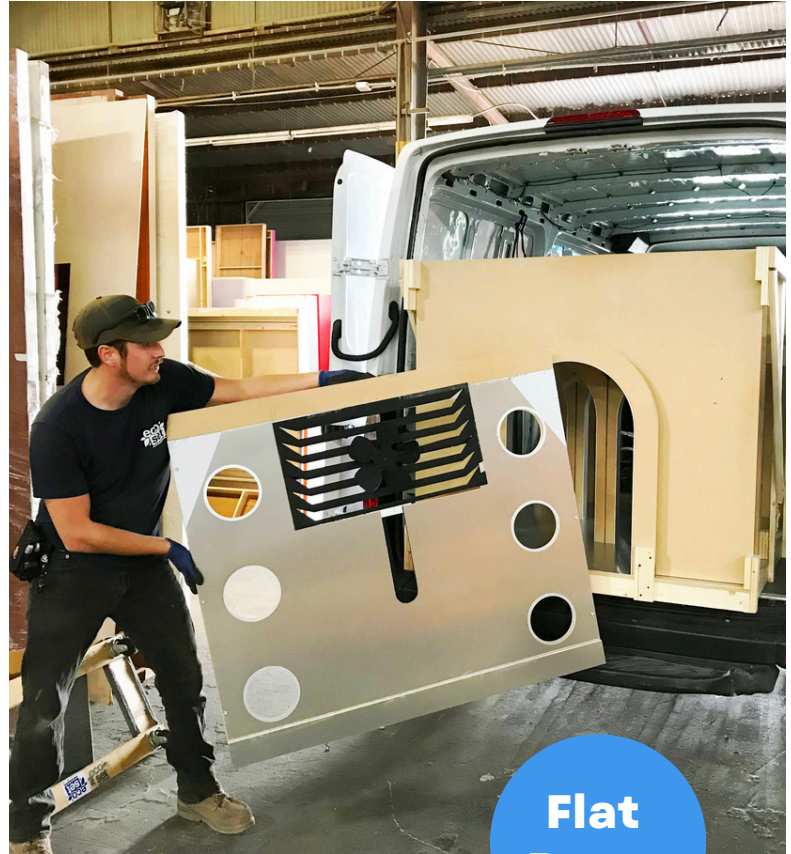

REQUEST A QUOTE: ecoset.la/redirect

EcoSet ReDirect

DUMPSTER ALTERNATIVE

Materials diversion and reuse strategies for productions and events

ReDirect is your one-stop solution for remaining set dressing, props, scenic elements, scrap material and other reusable creative waste from productions.