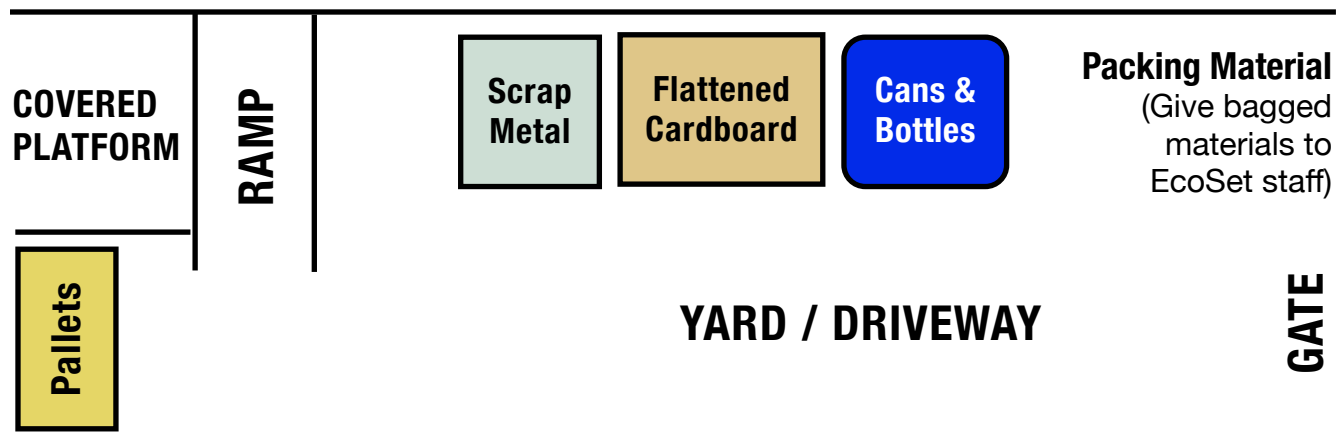

FREE ON-SITE RECYCLING

ecoset.la / 323.669.0232

EcoSet prioritizes sustainability and reuse at the core of our business practices.

We are proud to provide free recycling options for all of our space rental clients. We appreciate your participation in an effort to make your project as sustainable as possible.

Use the collection bins in our yard for the following materials:

- Cans and Bottles (CRV)
- Flattened Cardboard
- Packing Materials (bubble wrap, packing paper, foam sheeting)
- Pallets and Skids
- Scrap Metal

ECOSSET RECYCLING ZONE

Choose budget saving used materials

Rental clients have access to free used materials at EcoSet's reuse center, the Materials Oasis. Available items include flats, scenic elements, flooring, lumber, sheet goods, paint, art supplies, packing materials, expendables and more.

ecoset.la/materials

Do better than a dumpster

Choose EcoSet ReDirect for Scenic and Set Dressing liquidations. Request an estimate for our pick up service, or drop off sets and production materials as an affordable alternative to landfill disposal.

ecoset.la/redirect